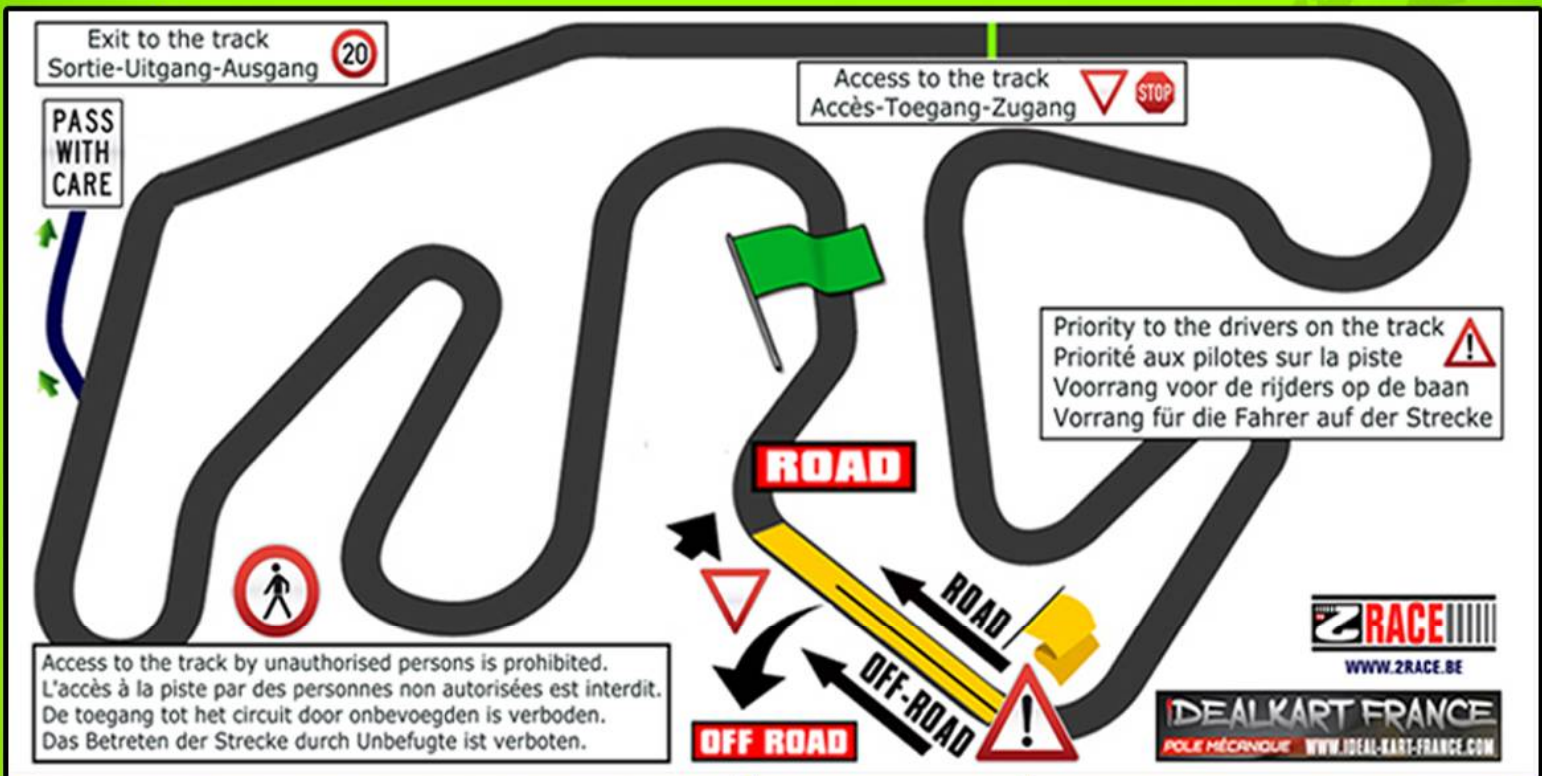

CARNIVAL DAYS 2022

2RACE
SLOW MED FAST
SUPERMOTO
BEGINNERS - EXPERT

40€
DAY

04+05+06 MARCH 2022 - MIRECOURT / JUVAINCOURT FR

PROGRAM INSCRIPTION 8.00 (-- Organized by Ideal Kart --)

GR1-2Race	Slow+Med	09.00	10.20	11.40	13.00	14.20	15.40	17.00
GR2-2Race	Med+Fast	09.20	10.40	12.00	13.20	14.40	16.00	17.20
GR3-Supermoto	Beg	09.40	11.00	12.20	13.40	15.00	16.20	17.40
GR4-Supermoto	Exp	10.00	11.20	12.40	14.00	15.20	16.40	18.00 18.20 STOP

LIGHT PANELS	
	FREE TRACK FLASHING LIGHT
	WARNING FLASHING LIGHT
	MOVE TO THE SLIDE FLASHING LIGHT
	STOP SESSION FLASHING LIGHT
	FINISH SESSION FLASHING LIGHT
	SLIPPERY SURFACE FIXED LIGHT
	RAIN FIXED LIGHT
	60 - SPEED LIMIT FLASHING LIGHT
	PIT ENTRY CLOSED FIXED LIGHT
	SAFETY CAR FIXED LIGHT